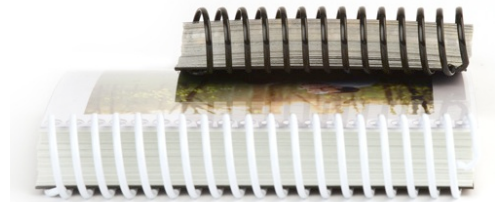

Portrait Product Catalog

TOM SIMPSON
PHOTOGRAPHY

PRINTS AND PROOFS

Photographic Prints

These are *real photographs*, not inkjet prints. Combine professional printers, the finest photographic papers, and color consistency and you get high quality, picture perfect images. Every time.

- Sizes range from wallet to 30x45
- Linen texture and lustre coating on every print
- Lustre, Glossy, and Metallic papers available
- Mounting on Masonite and foamboard available

Proof Prints

Sometimes holding the real thing is better than viewing images on a screen. Proof prints are perfect companions to Image and Wood Boxes for storing your memories.

Show off your wedding images in an easy-to-carry and eye-catching spiral bound flipbook.

- Sizes: 4x6 and 5x7
- White or black spiral binding
- Clear cover to protect images
- Holds up to 90 images
- Black or white border in 2 widths — ½" and ¾"
- Texturized for protection

SPECIALTY PRINTS

Fine Art Canvas Giclee

Images are printed directly onto canvas using archival quality professional printers to create *fine art canvas giclees*.

- Sizes range from 8x10 to 40x60
- Tight, consistent weave like an artistic canvas
- Mounting options: Masonite, foamboard, and standout (see last page for option images)
- Wrapping on stretcher bars also available