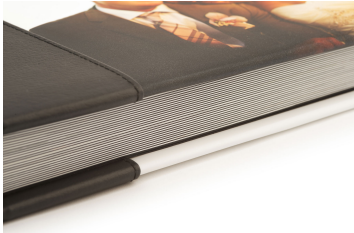

Lay-flat Hinged Books

Press printed books are flush mounted with lay-flat pages and no middle gutter.

- Hinged paper allows open pages to lay flat
- Sizes: 10x10 and 8x8
- Begins at 20 sides and builds up to 60 sides per book
- Cover is a custom photographic print laminated to Masonite
- 100# satin, matte, and pearl papers available
- Option to add fabric or leather for combo cover

Book Cover Options

- Custom photographic print laminated to Masonite
- Combine with fabric or leather for combo cover
- Add padding for high-end or traditional look

STORAGE

Custom Image Box

For a stylish way to hold, protect, and present your images, the *Custom Image Box* makes a lasting impression. Cover, on photographic paper over hardboard, is customized with images from your session.