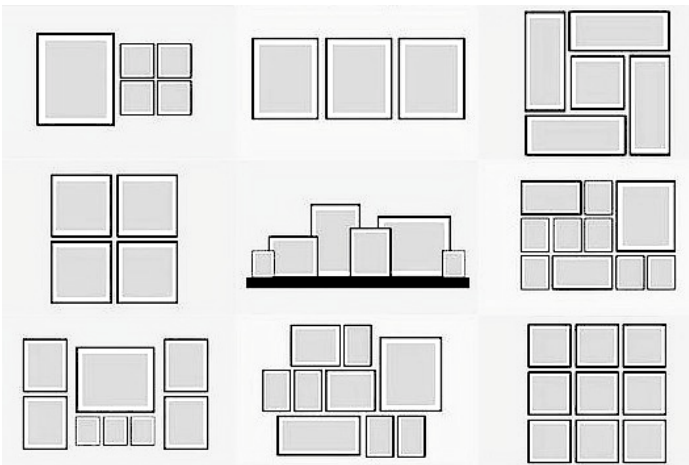

Flat Cards

Send your best. Send images from your session with your greetings or announcement. Superior class flat press printed cards.

- Sizes: 4x6, 5x7, and 4x8
- Order in increments of 25
- Includes white envelopes
- 8 card stock papers available
- Matte and gloss finish coat options
- See the online store for available designs

A FEW MORE THINGS

Mounting Options

Mounting, texturizing, and coating prints allows for framing without glass while still protecting your artwork. Options include:

- Masonite 1/8" thick (our standard)
- Foamboard 1/4" thick, white
- Stretcher frame 3/4" (image does not wrap to sides)
- Standout – lightweight foam banded with black, white, light wood, bamboo, or stainless

Gallery Wall Collections

Let us help you create a portrait wall gallery for your home with gallery wraps, float wraps, standouts, metal prints or framed images.

- Custom designed to fit your wall space
- Mounted with a 1-inch space between images
- Groupings of 3, 4, 5, 7, and 9 pieces
- Contact us for special collection pricing and design options